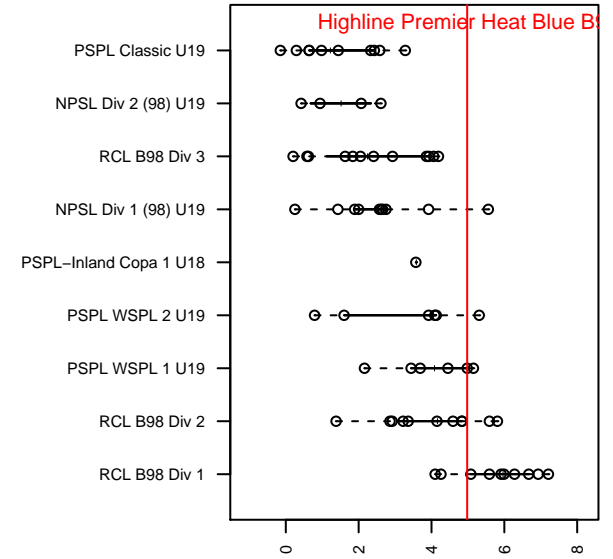

Highline Premier Heat Blue B98

Highline Premier FC
 Burien, WA
 B98 total strength=1789
 attack=42.38 defense=22.41
 fall league = PSPL WSPL 1 U19

alt names used:
 HIGHLINE PREMIER FCHEAT 98/99
 Highline Premier B98/99 Heat
 HIGHLINE PREMIER FC HEAT 98/99 (WA)
 Highline Premier FC Heat 98 Blue

Venues played:
 2016 Clash At the Border Div 1 Gold/Silver/Bro
 2016 Nike Crossfire Challenge Super Group U'
 2016 Central WA Super Cup HS Gold
 2016 PSPL WSPL 1 U19

Highline Premier Heat Blue B98
 Dots are actual minus expected GF (blue circles) and GA (red triangles).
 Blue line is smoothed change in attack strength. Red is smoothed change in defense strength.

**attack and defense variance (black dot)
relative to other teams
and top 10 in region**

**attack and defense rating
relative to others at age
and all opponents in last 13 months**

Performance relative to 13 month average