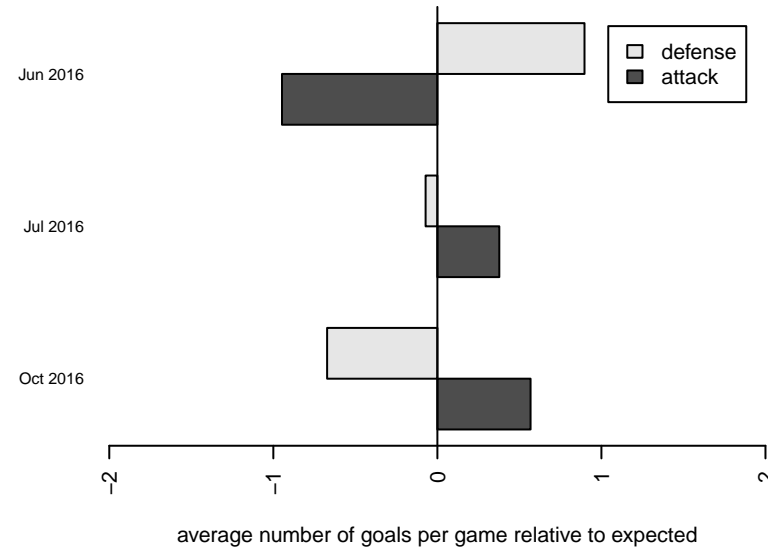

Performance relative to 13 month average