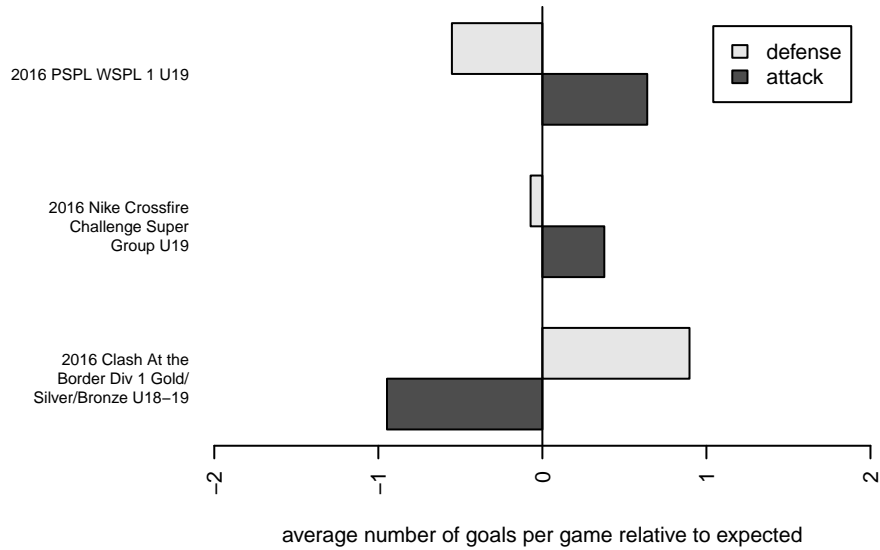

Venues played:
 2016 Clash At the Border Div 1 Gold/Silver/Bro
 2016 Nike Crossfire Challenge Super Group U'
 2016 Central WA Super Cup HS Gold
 2016 PSPL WSPL 1 U19

Highline Premier Heat Blue B98
 Dots are actual minus expected GF (blue circles) and GA (red triangles).
 Blue line is smoothed change in attack strength. Red is smoothed change in defense strength.

**attack and defense variance (black dot)
relative to other teams
and top 10 in region**

**attack and defense rating
relative to others at age
and all opponents in last 13 months**

Performance relative to 13 month average